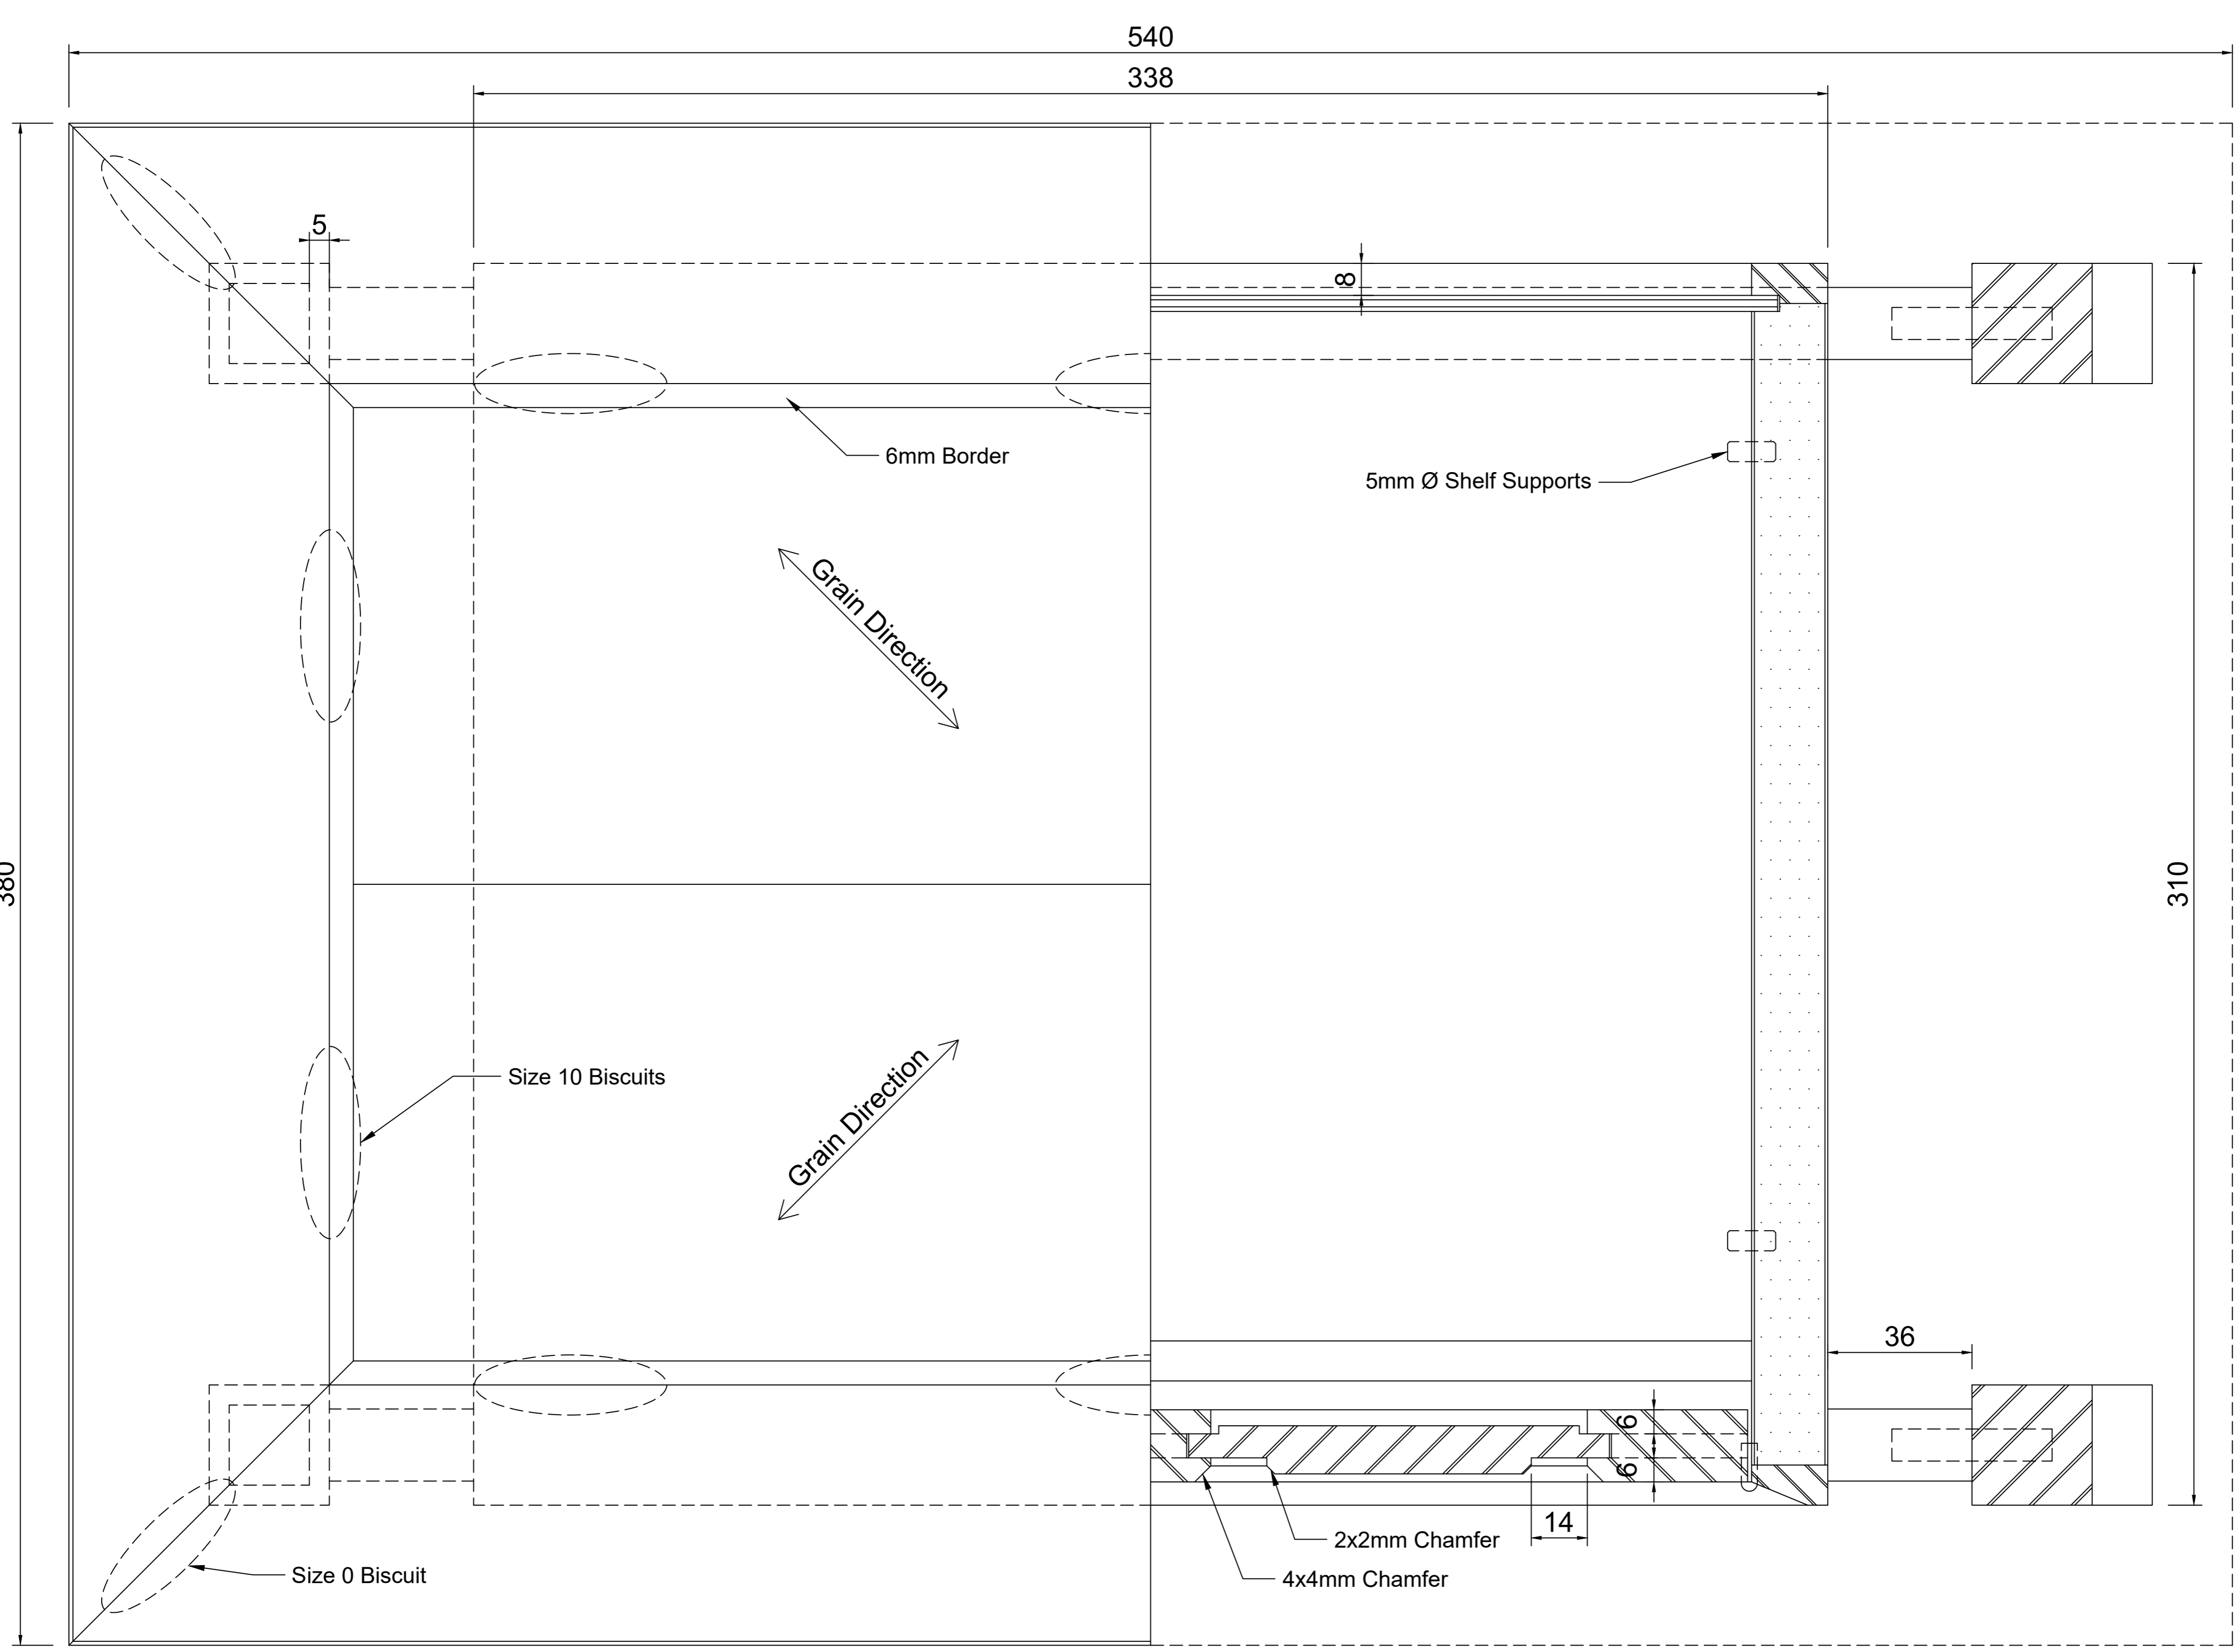

Elevation

End View

Pictorial View

Plan

Drawer Detail

Section A-A

Skill: SKILL 24 - Furniture & Cabinetmaking				
Design by: Christian Notley				
Last Update: 29/07/2023	Scale: 1:1	Paper: A1	Page: 1 of 2	Rev:
Drawing Number: Skillbuild nationals 2023				Projection:
Description: Side Cabinet				