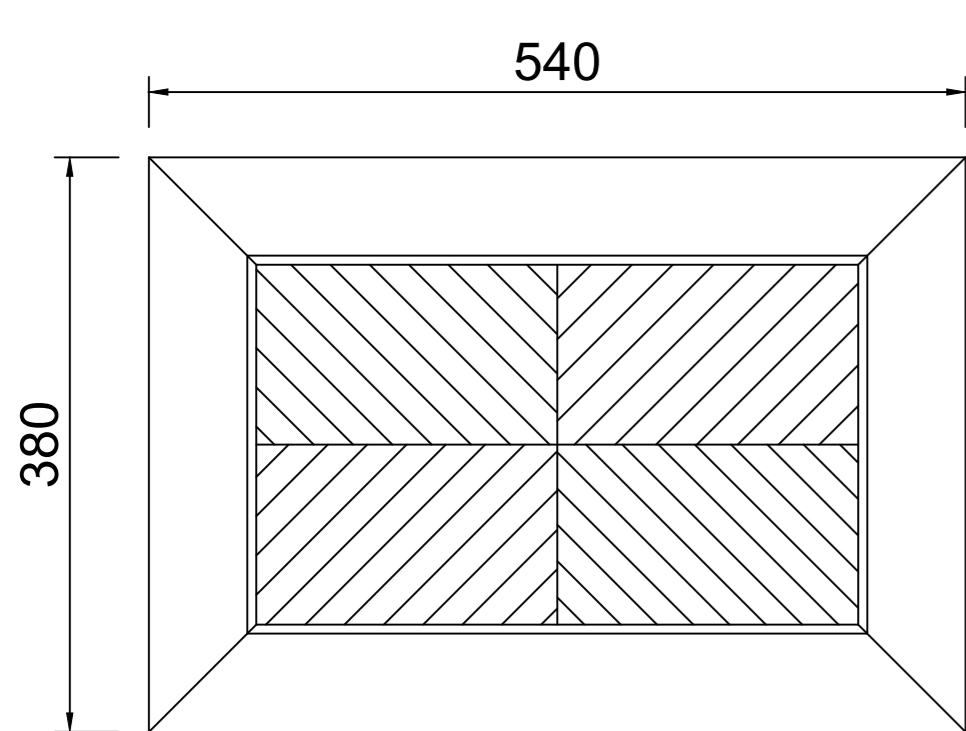

Skill 24 - Furniture & Cabinetmaking			
Design by: Christian Notley			
Last Update: 29/07/2023	Scale: 1:1	Paper: A1	Page: 2 of 2
Drawing Number: Skillbuild Nationals 2023			Rev:
Description: Side Cabinet			Projection:

Elevation

End View

Pictorial View

Plan

Drawer Detail

Section A-A

Skill: Skill 24 - Furniture & Cabinetmaking				
Design by: Christian Notley				
Last Update: 29/07/2023	Scale: 1:1	Paper: A1	Page: 1 of 2	Rev:
Drawing Number: Skillbuild nationals 2023				Projection:
Description: Side Cabinet				