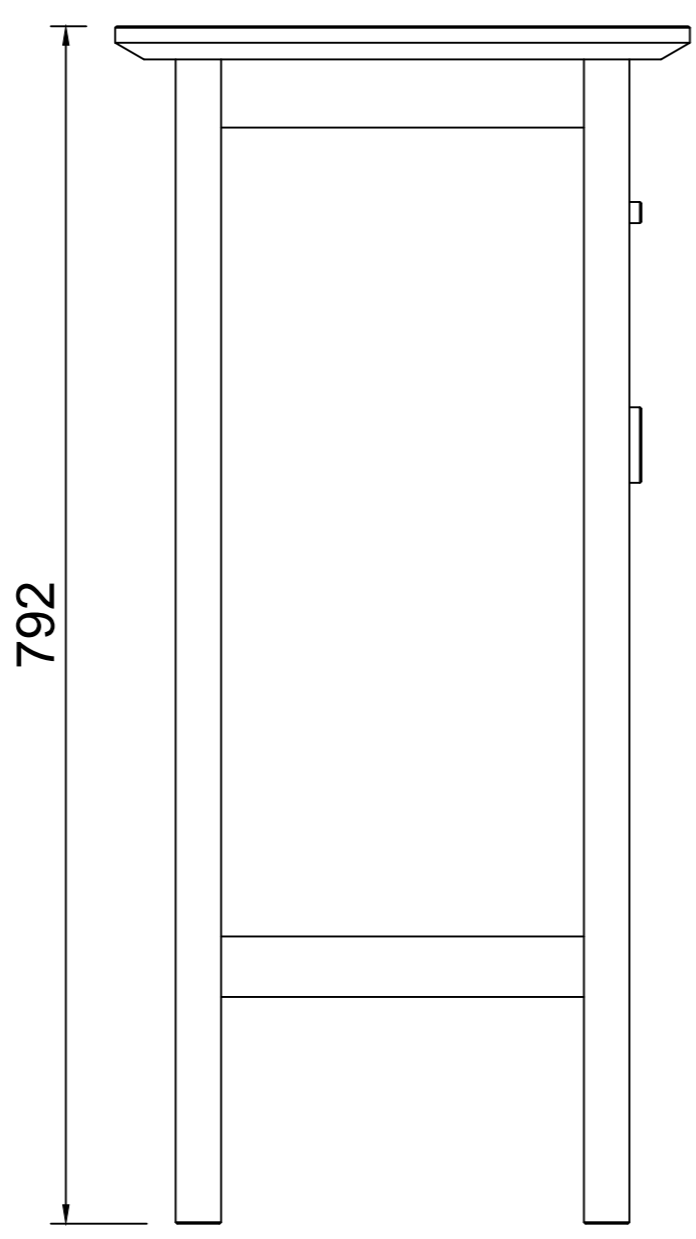

Skill 24 - Furniture & Cabinetmaking			
Design by: Christian Notley			
Last Update: 29/07/2023	Scale: 1:1	Paper: A1	Page: 2 of 2
Drawing Number: Skillbuild Nationals 2023			Rev:
Description: Side Cabinet			Projection:

Elevation

End View

Pictorial View

Plan

Drawer Detail

Section A-A

Skill: Skill 24 - Furniture & Cabinetmaking				
Design by: Christian Notley				
Last Update: 29/07/2023	Scale: 1:1	Paper: A1	Page: 1 of 2	Rev:
Drawing Number: Skillbuild nationals 2023				Projection:
Description: Side Cabinet				