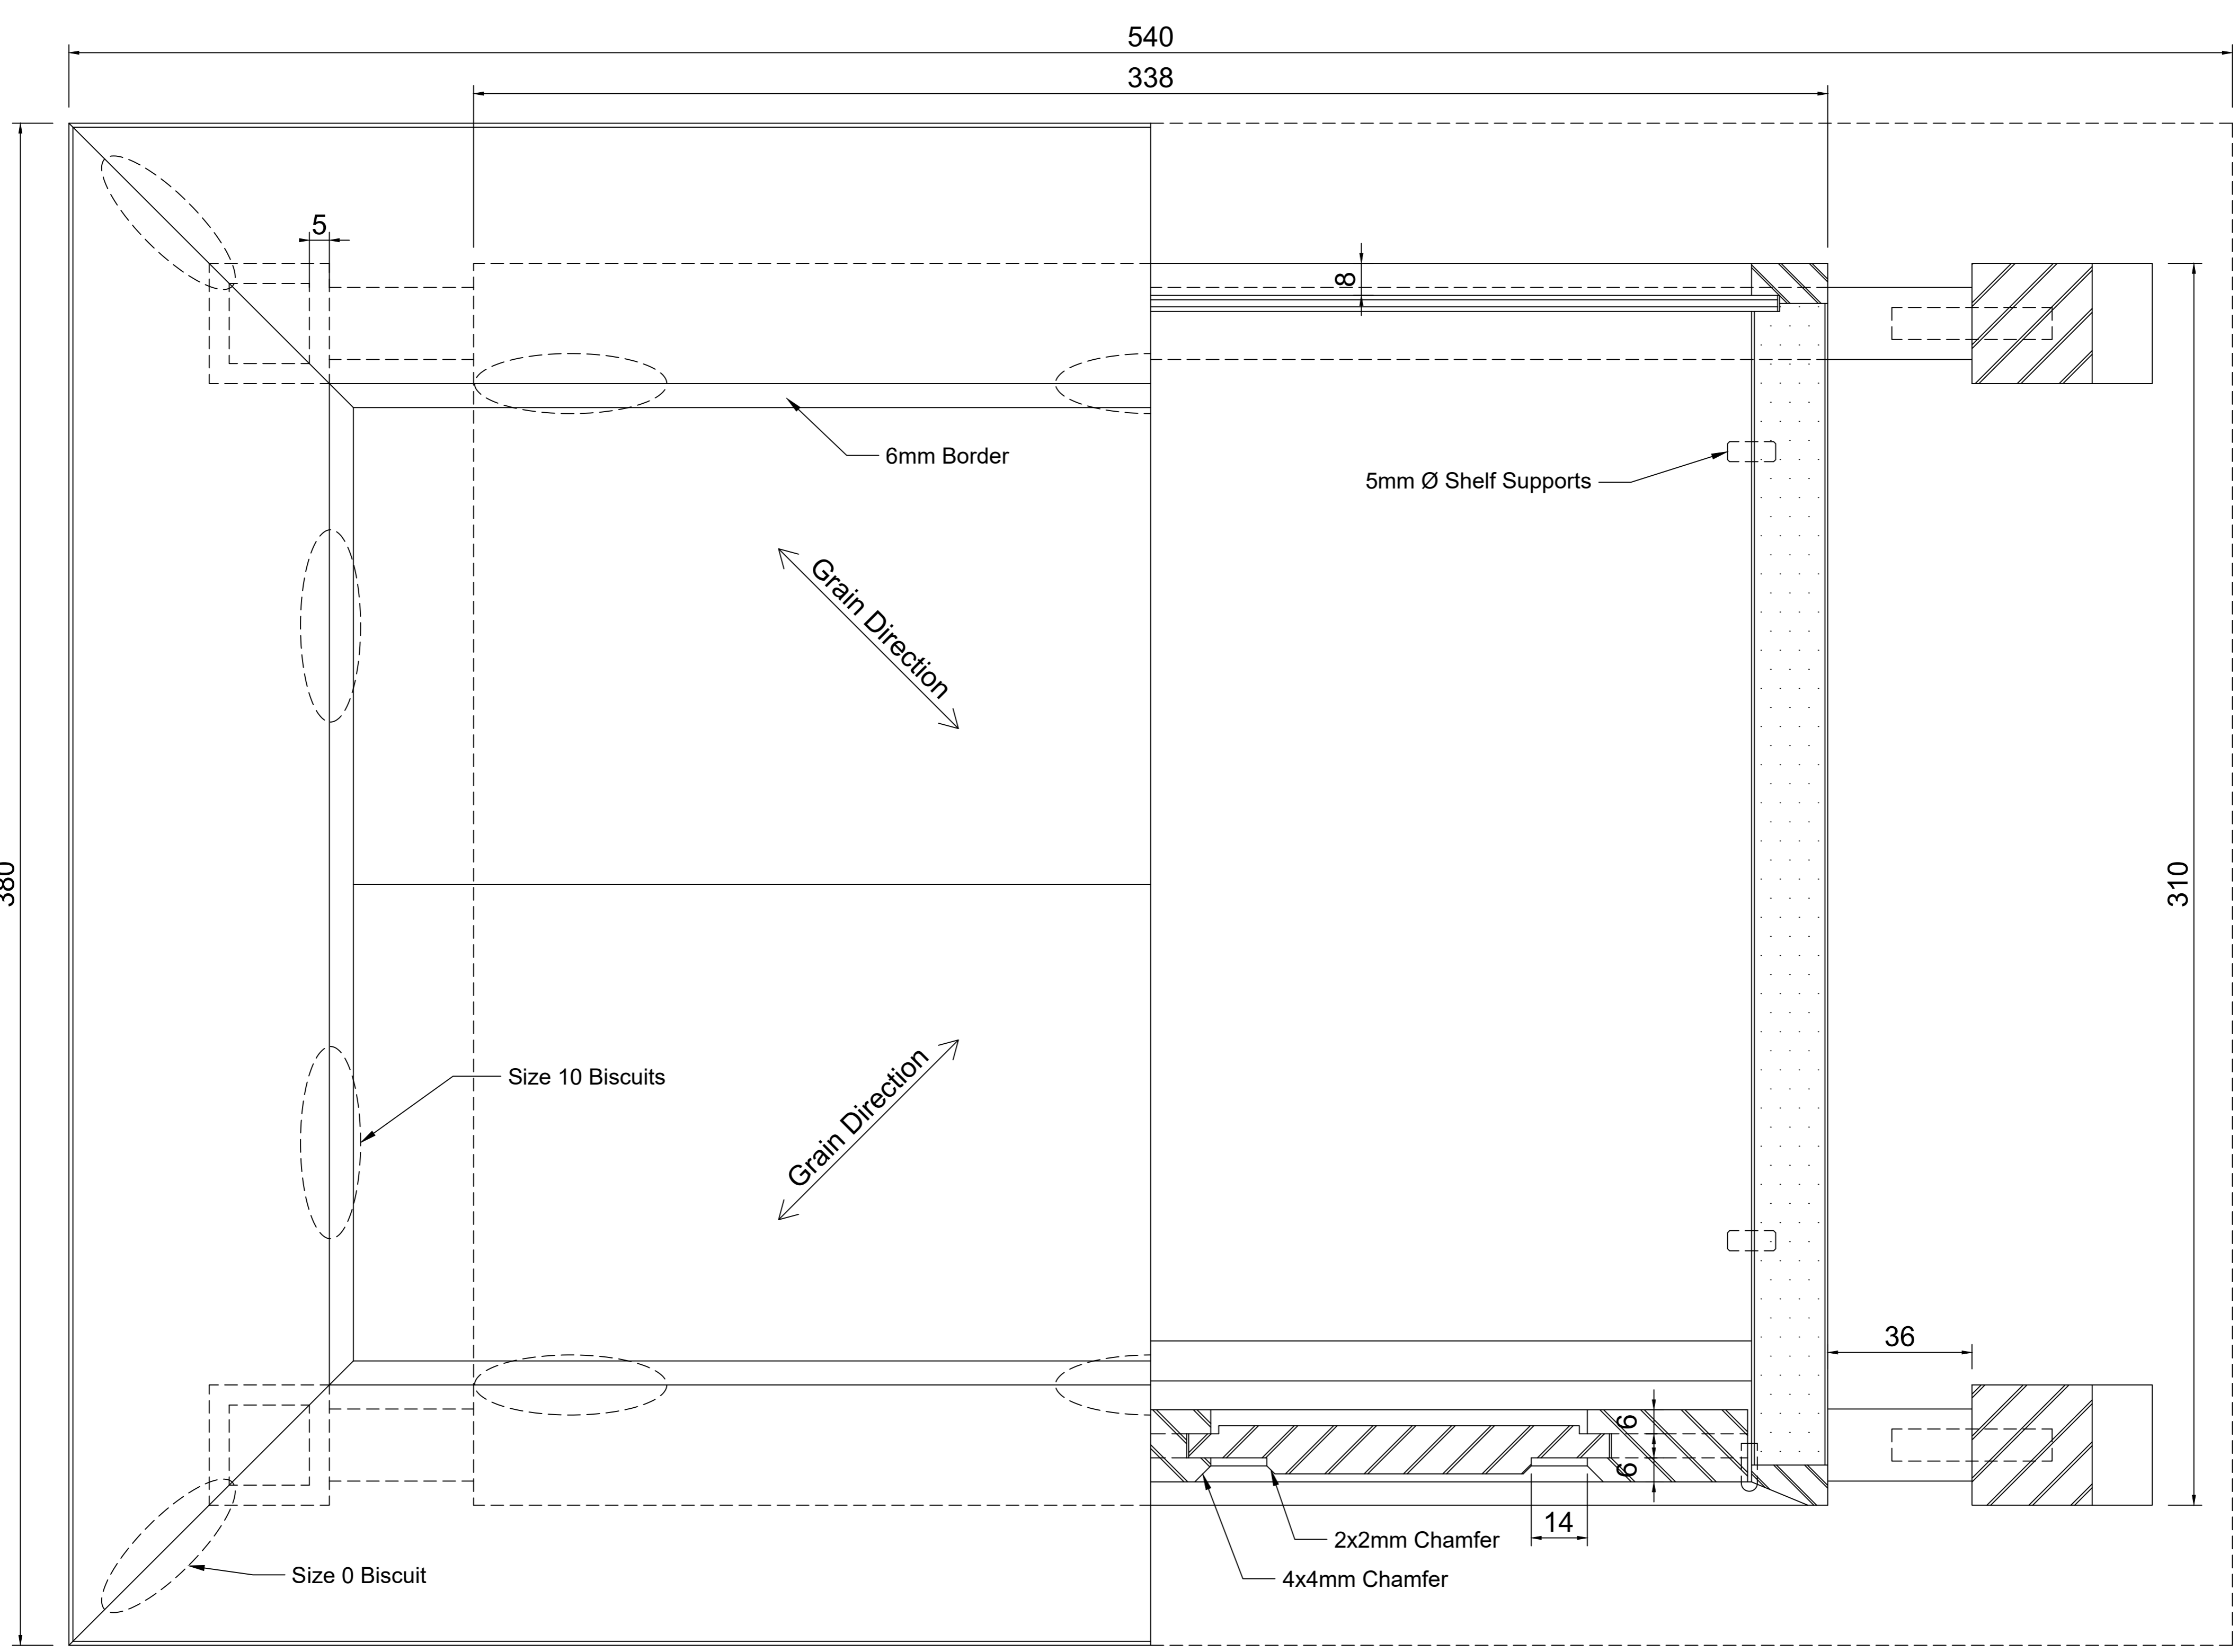

Skill 24 - Furniture & Cabinetmaking			
Design by: Christian Notley			
Last Update: 29/07/2023	Scale: 1:1	Paper: A1	Page: 2 of 2
Drawing Number: Skillbuild Nationals 2023			Rev:
Description: Side Cabinet			Projection:

Elevation

End View

Pictorial View

Plan

Drawer Detail

Section A-A

Skill: Skill 24 - Furniture & Cabinetmaking				
Design by: Christian Notley				
Last Update: 29/07/2023	Scale: 1:1	Paper: A1	Page: 1 of 2	Rev:
Drawing Number: Skillbuild nationals 2023				Projection:
Description: Side Cabinet				