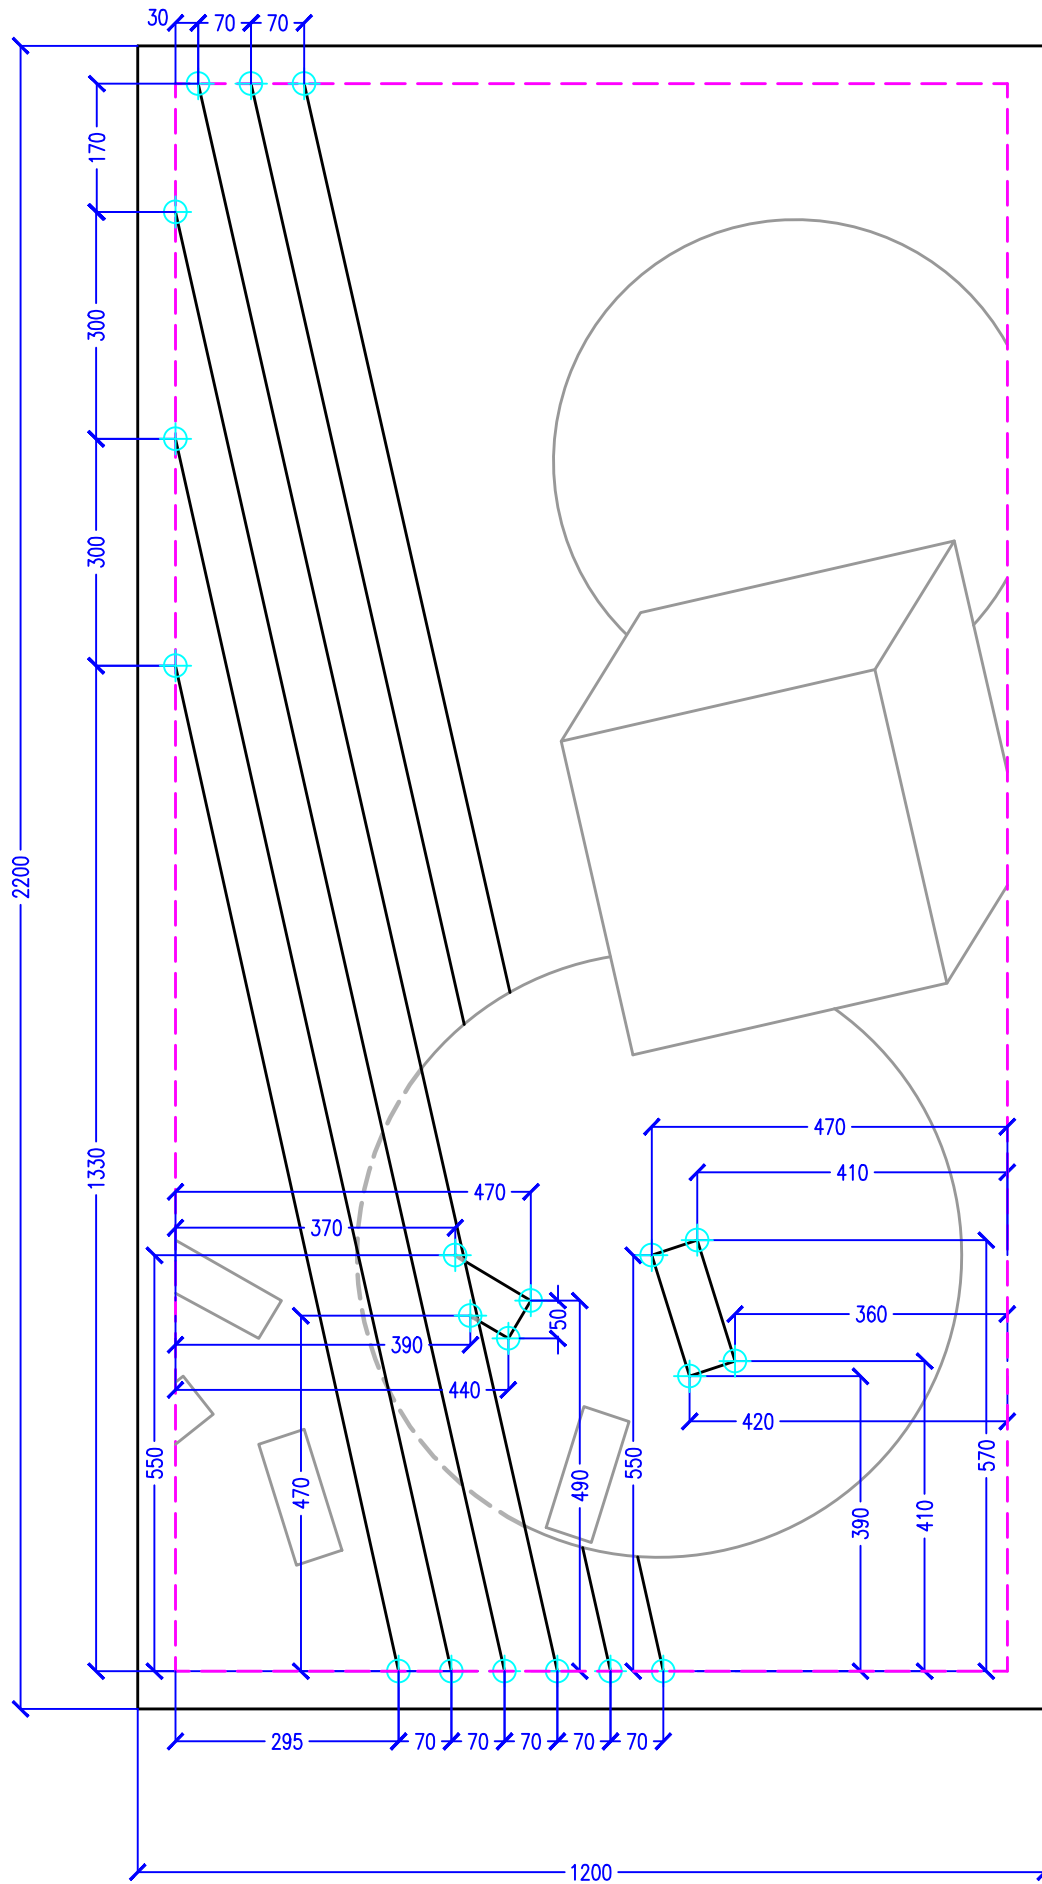

**T1 - Scale 1:1 @ A4**

Sheet 1  
Scale 1:10 @ A3

Sheet 2  
Scale 1:10 @ A3

Sheet 3  
Scale 1:10 @ A3

Sheet 4  
Scale 1:10 @ A3

Sheet 5  
Scale 1:10 @ A3

Sheet 6  
Scale 1:10 @ A3

Sheet 7  
Scale 1:10 @ A3

## ADY - Regionals 2024 (Heats)

Genuine M2121P

Murray Mint F4403B

Wave After Wave (Elle)

Le Petit Palais X4540W

Heartsoul W7233X

Yarn B4402T

NOTE: The colours shown may not exactly match the paint colour and do not represent a particular texture or finish. Please note some colours may require additional coats for complete coverage.  
Date: Feb 2024 REFERENCE: 10113