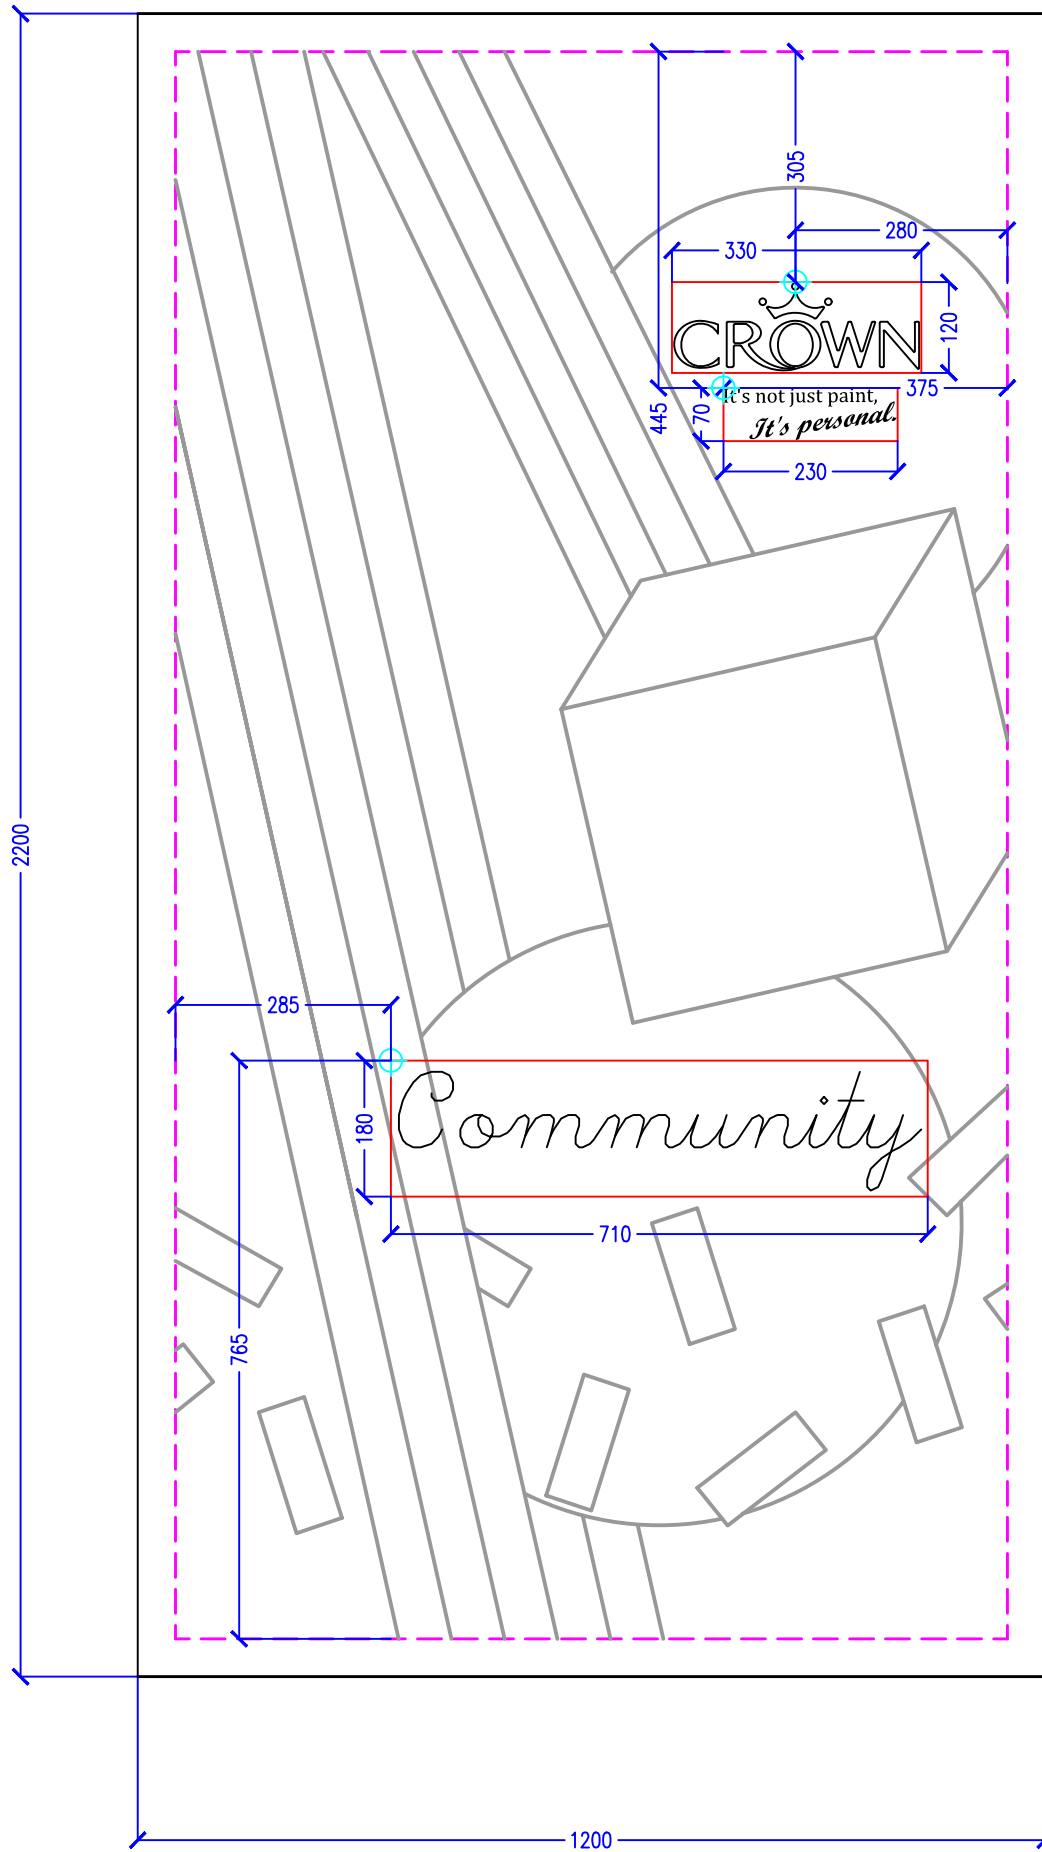

**T1 - Scale 1:1 @ A4**

Sheet 1  
Scale 1:10 @ A3

Sheet 2  
Scale 1:10 @ A3

Sheet 3  
Scale 1:10 @ A3

Sheet 4  
Scale 1:10 @ A3

Sheet 5  
Scale 1:10 @ A3

Sheet 6  
Scale 1:10 @ A3

Sheet 7  
Scale 1:10 @ A3

## ADY - Regionals 2024 (Heats)

Genuine M2121P

Murray Mint F4403B

Wave After Wave (Elle)

Le Petit Palais X4540W

Heartsoul W7233X

Yarn B4402T

NOTE: The colours shown may not exactly match the paint colour and do not represent a particular texture or finish. Please note some colours may require additional coats for complete coverage.  
Date: Feb 2024 REFERENCE: 10113