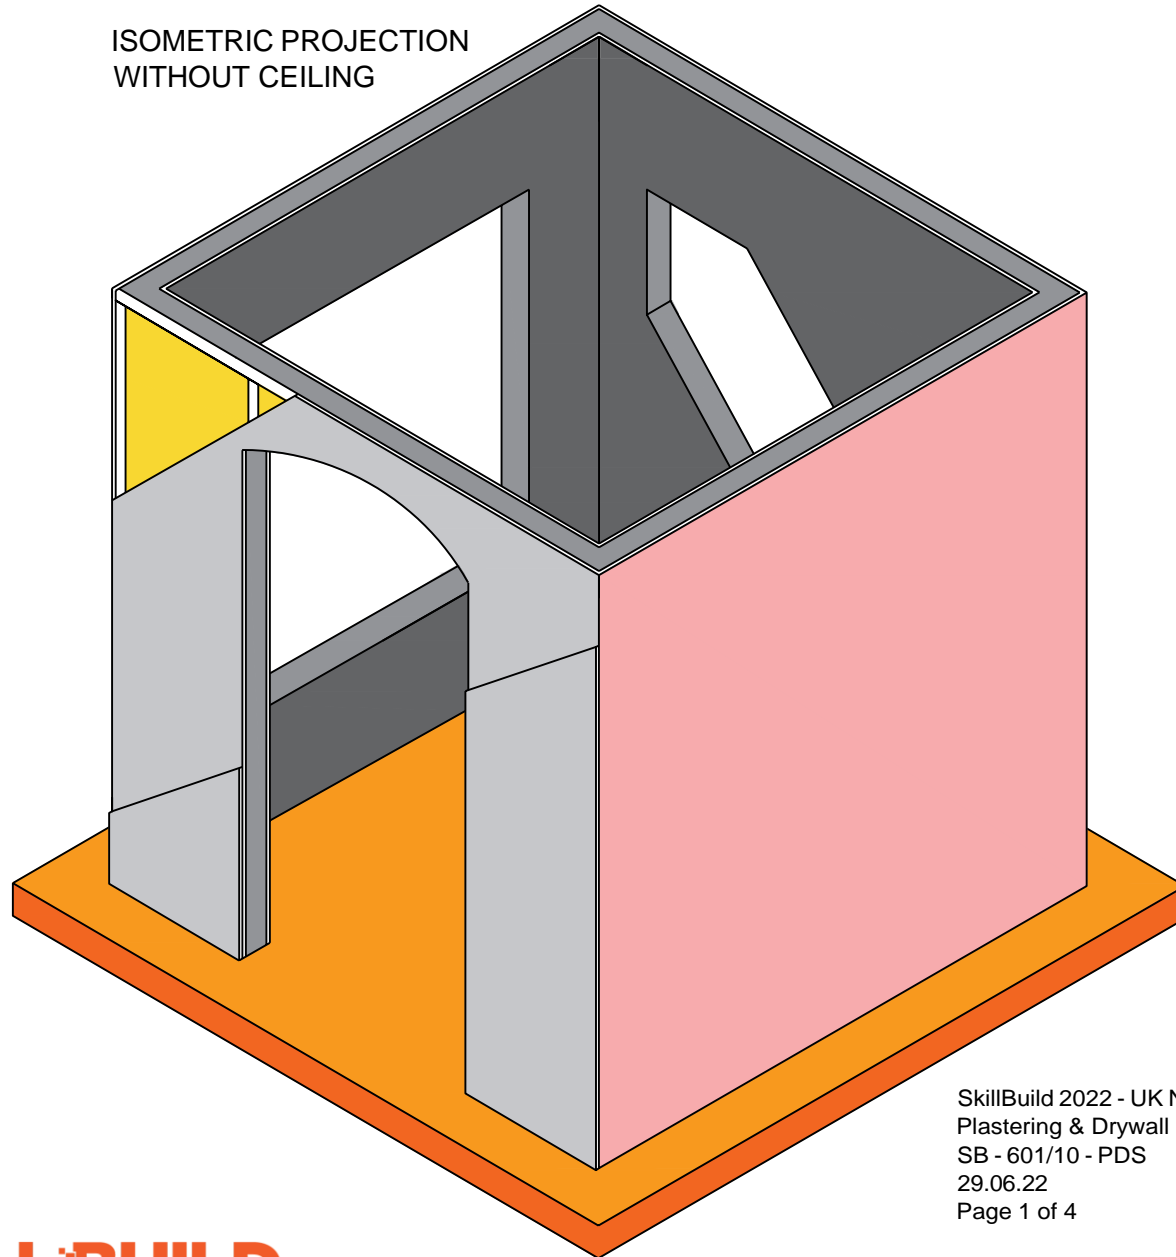

ISOMETRIC PROJECTION
WITHOUT CEILING

SkillBuild 2022 - UK National Final
Plastering & Drywall Systems
SB - 601/10 - PDS
29.06.22
Page 1 of 4