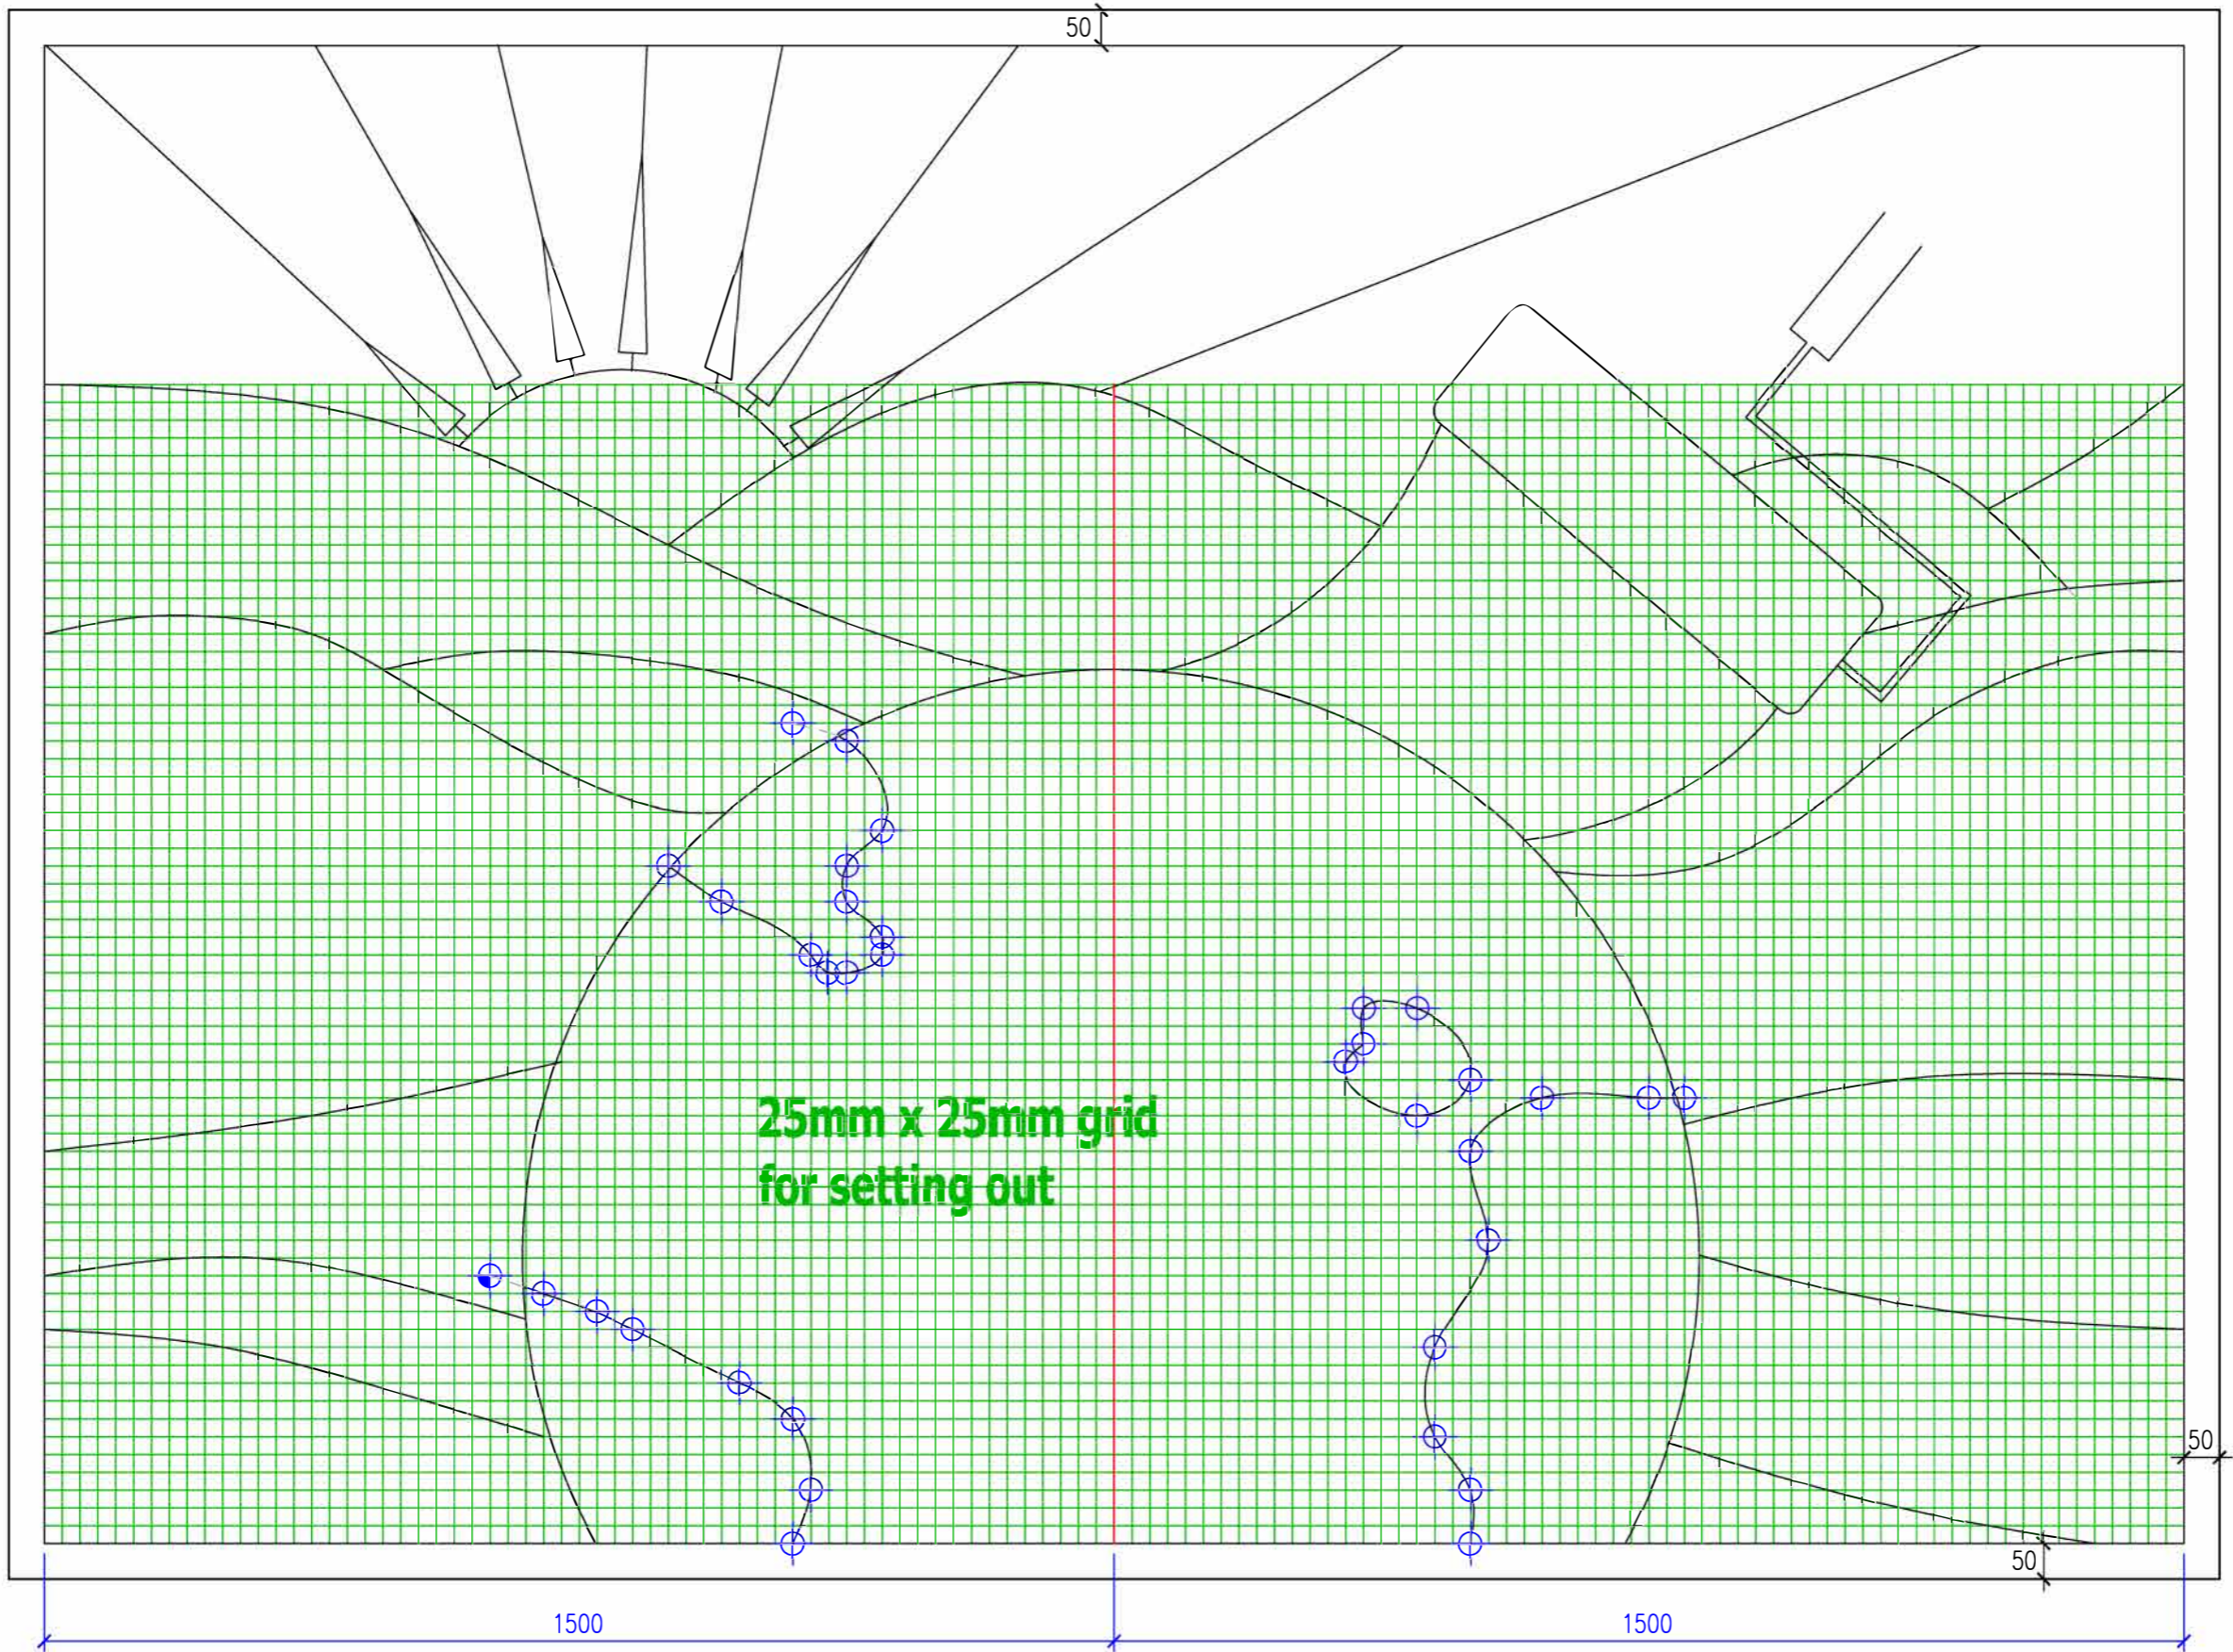

Setting out - Sheet 6  
Scale 1:10 @A3

© Crown Paints 2022

Skillbuild ADY 2022 Painting &  
Decorating National Final  
Page 6 of 8