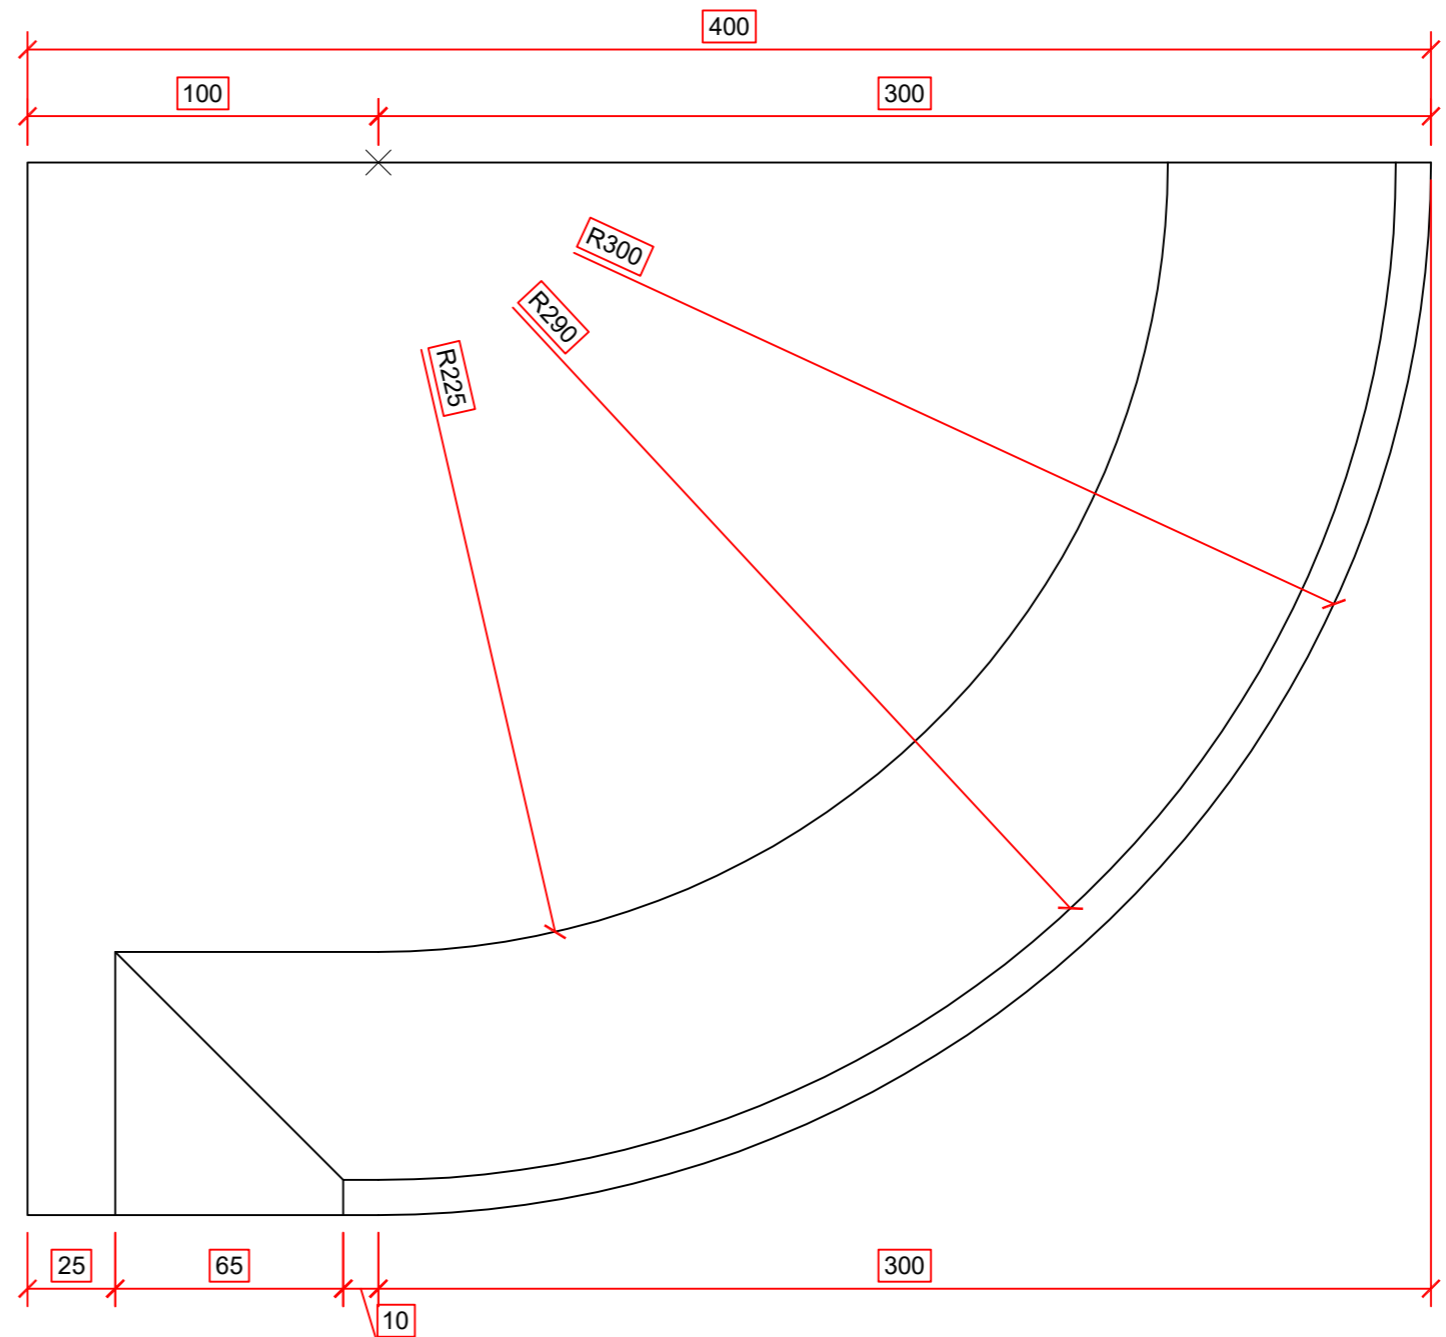

END VIEW

PLAN VIEW

SECTION

REVERSE

2023 RQ Competition Drawing – STO  
17/01/2023  
Rev 1  
Shhet 1 of 1  
Scale - DNS